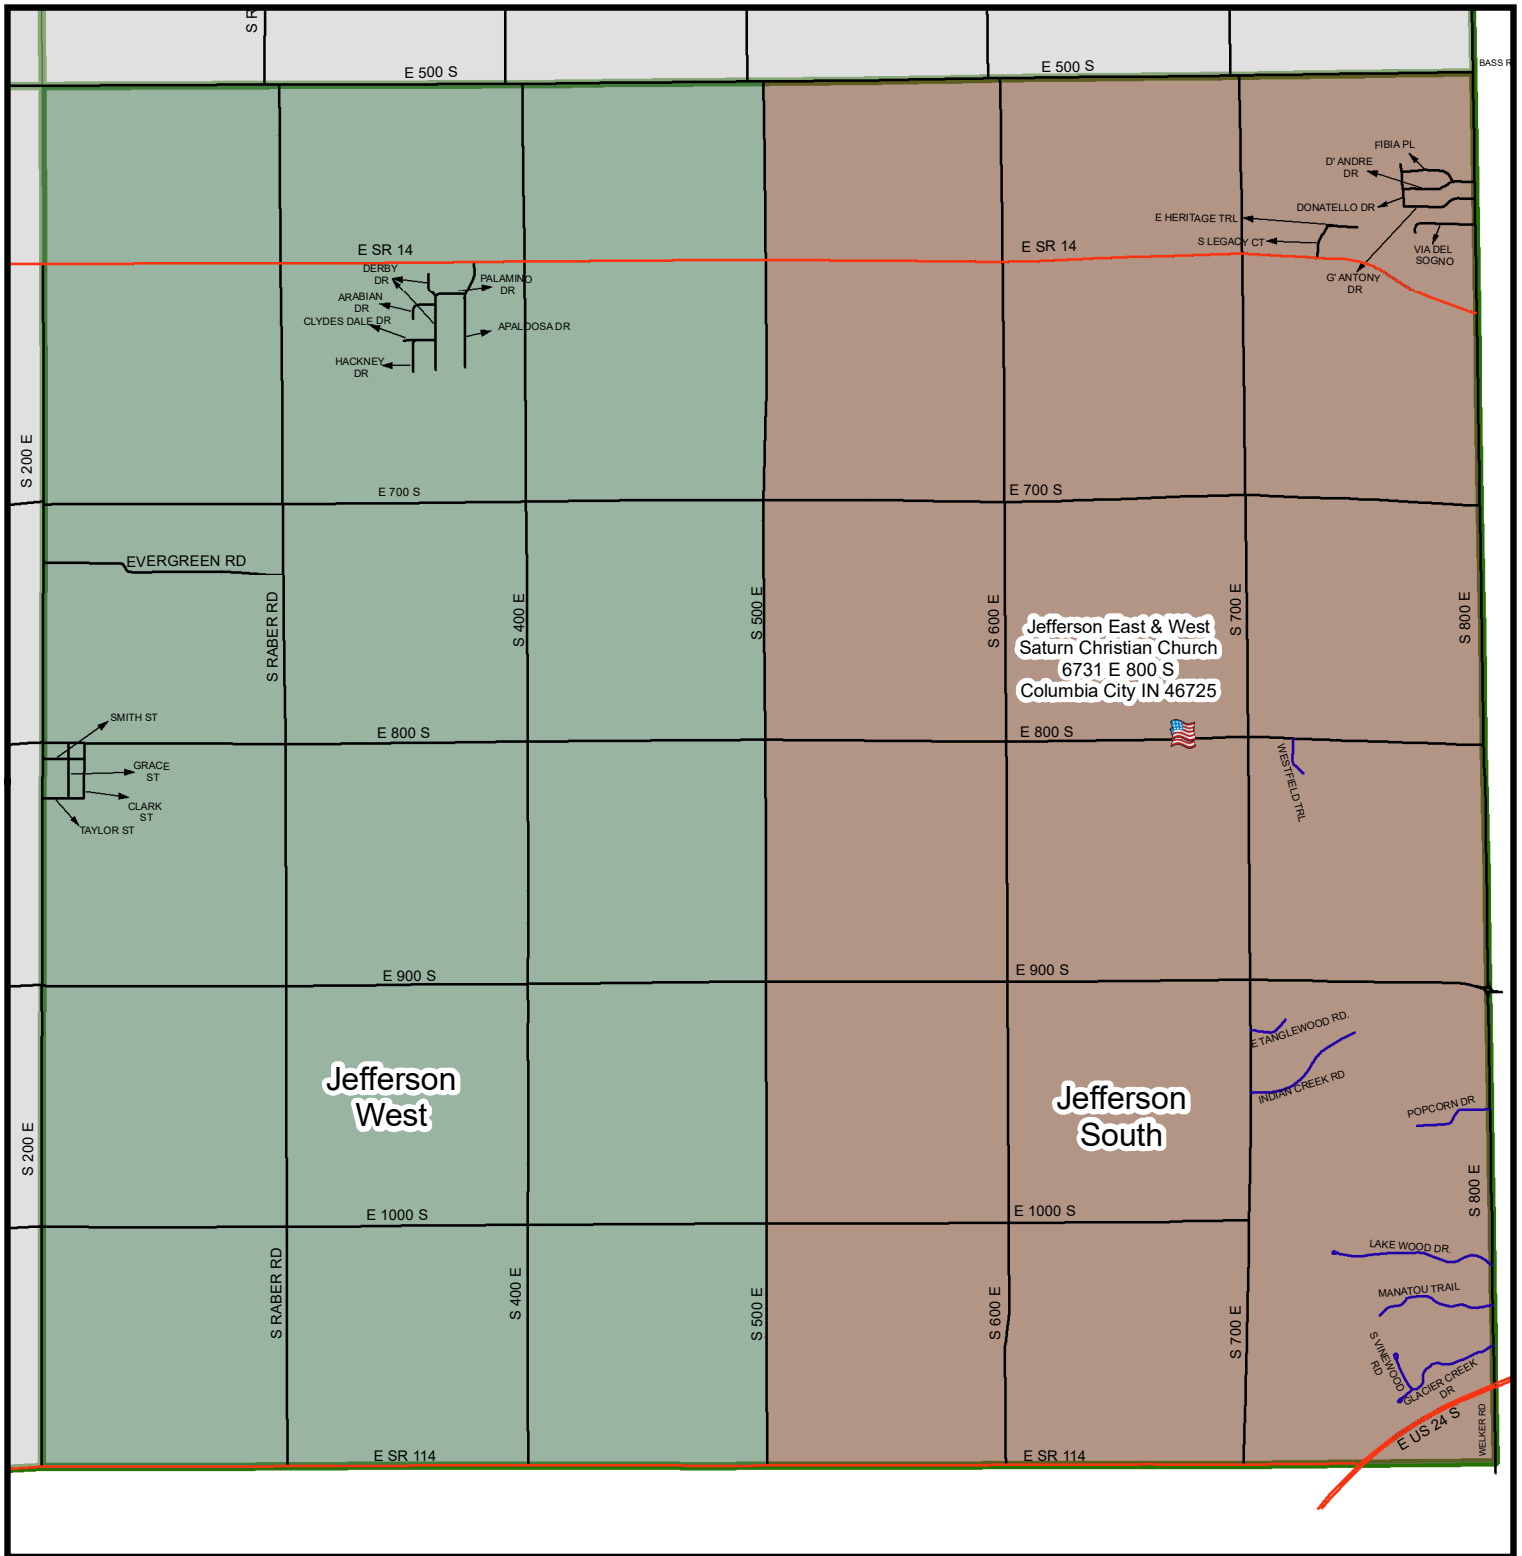

WHITLEY COUNTY INDIANA JEFFERSON TOWNSHIP

Jefferson East & West
Saturn Christian Church
6731 E 800 S
Columbia City IN 46725

Jefferson West

Jefferson South

- Legend**
- Voting Locations
 - State Highways
 - Private Streets
 - Road Center Lines

MAP SHOWING ROADS, PRESINCTS & VOTING LOCATIONS

- Whitley County Presincts**
- Jefferson East
 - Jefferson West
 - Townships