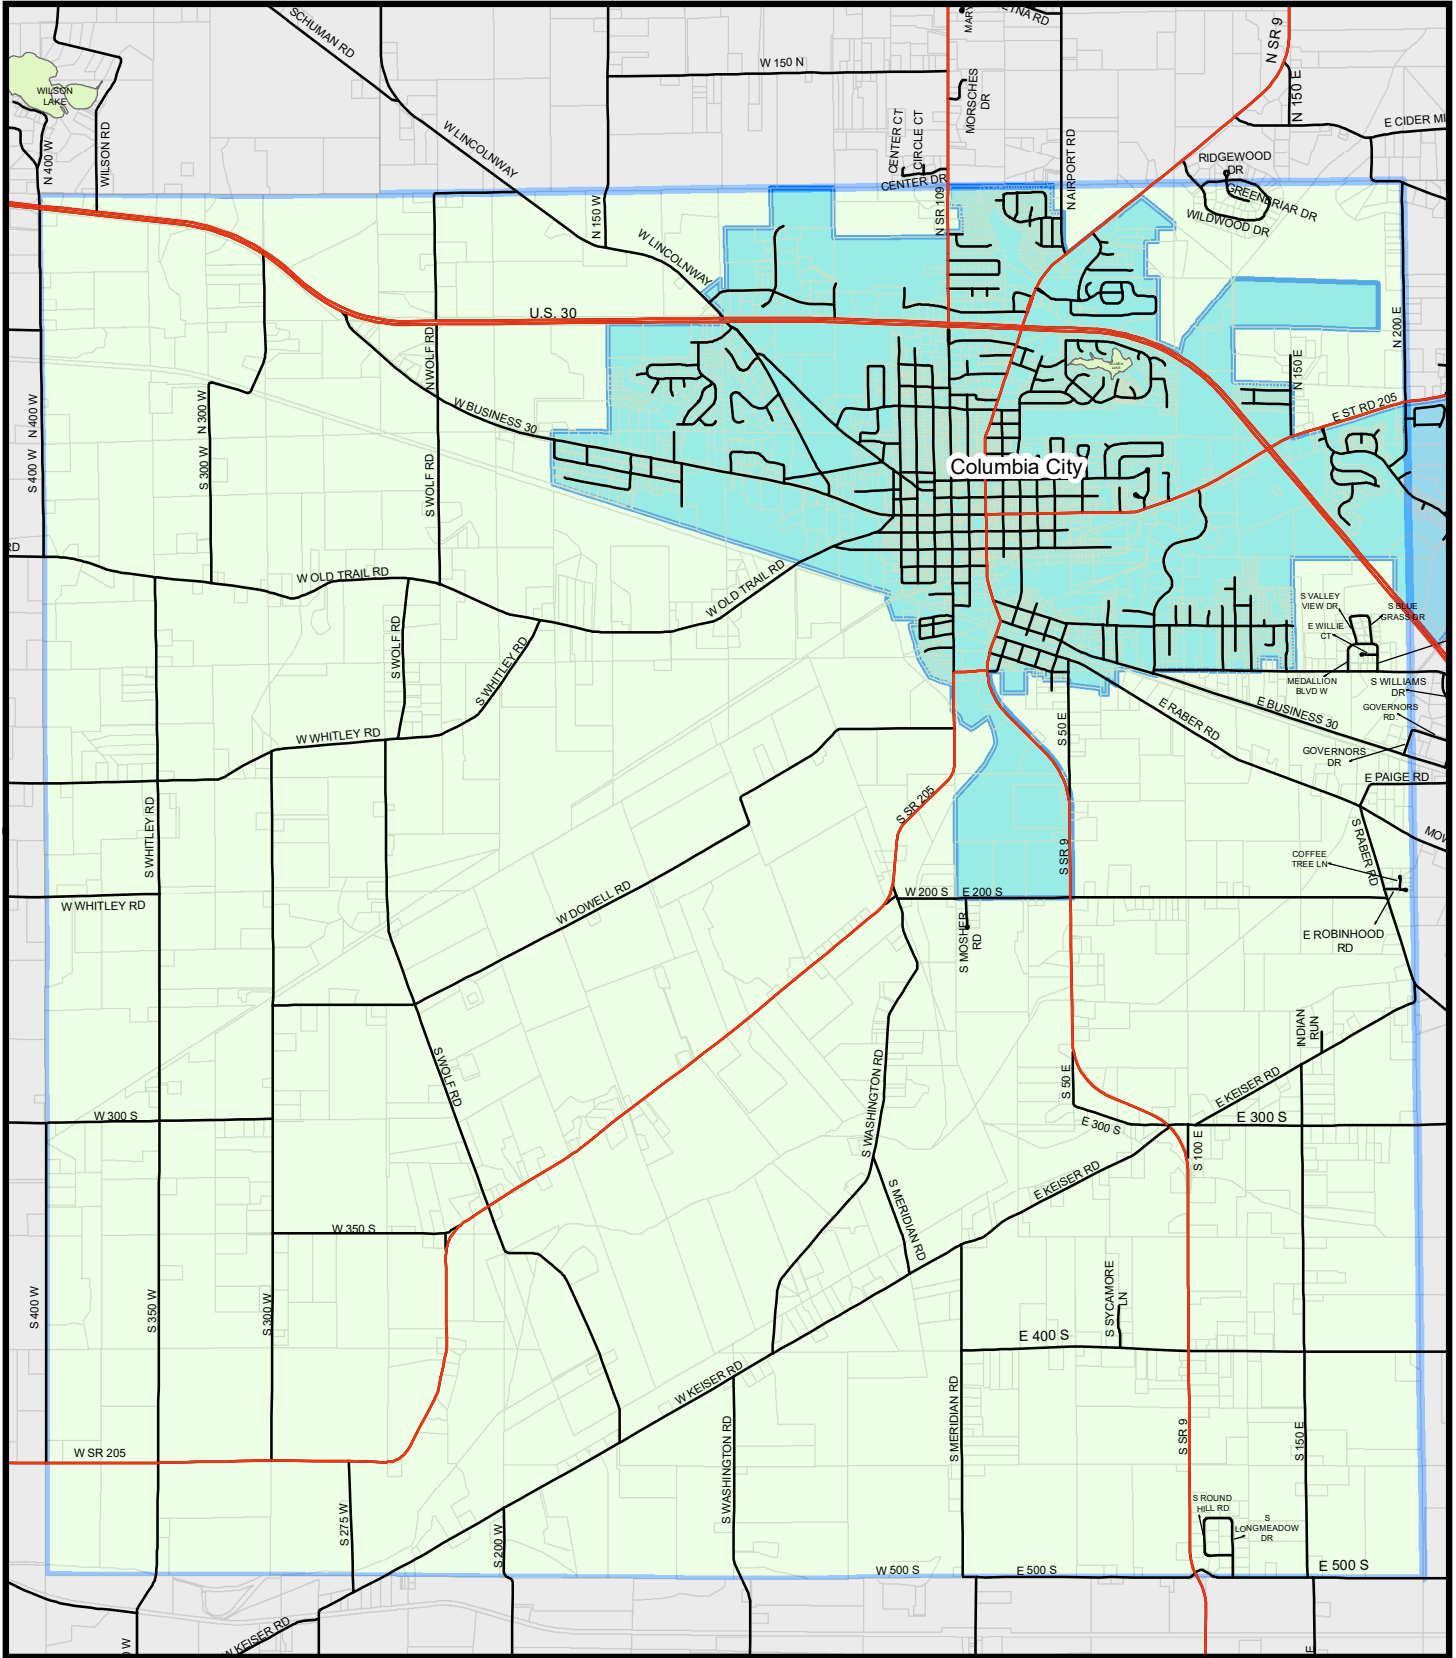

# WHITLEY COUNTY INDIANA COLUMBIA TOWNSHIP

### Legend

- Road Center Lines
- State Highways
- ▭ Parcels
- ▭ Columbia

## MAP SHOWING ROADS & PARCELS

Whitley County GIS

NOT DRAWN TO SCALE  
9/29/2023